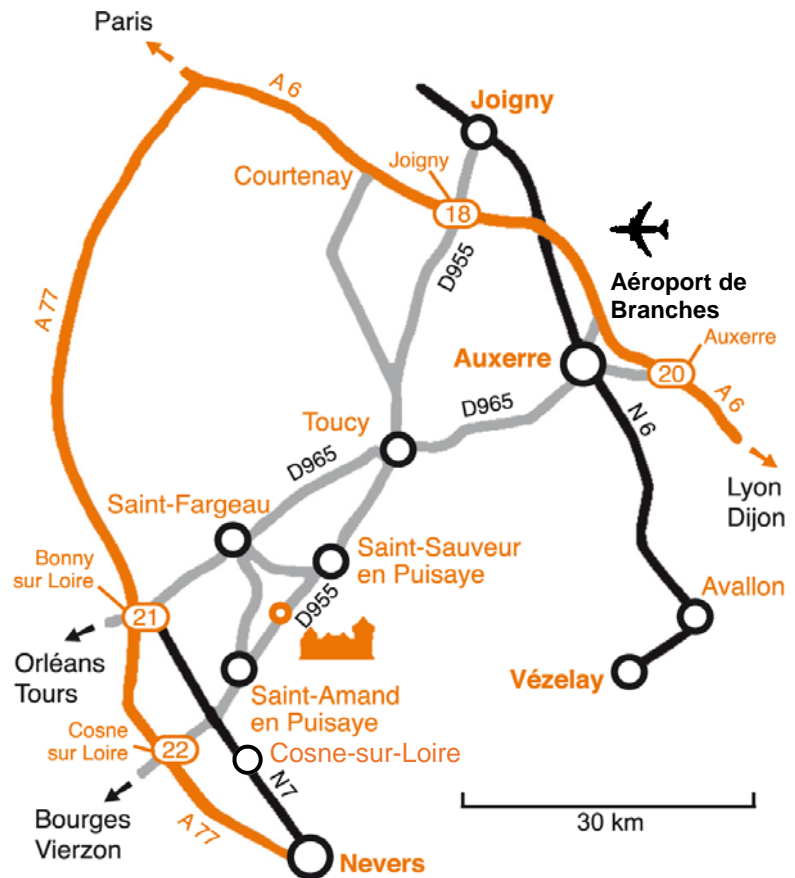

ils bâtissent un château fort

how to find us

Guédelon is in the département of **Yonne**, in **Burgundy**.

The site is on the D955 road **between the towns of Saint-Sauveur-en-Puisaye and Saint-Amand-en-Puisaye**.

guédelon
départementale 955
89520 TREIGNY
FRANCE

by road

arriving by car:

- 40 minutes west of Auxerre via the D965
- 2 hours south of Paris, via A6, onto A77 (exit junction 21)
- 1 hour 45 minutes east of Orléans via N60
- 1 hour north of Nevers, exit A77 junction 22
- 2 hours 30 minutes from Dijon, exit A6 junction 20

To journey the last few kilometres to Guédelon, you may take a taxi, alternatively we have selected for you the car rental agencies in nearest proximity to the station.

Town	Distance from Guédelon	Estimated travel time*	Post code
Cosne-sur-Loire	33 km	41 min	58200
Auxerre	49 km	52 min	89000